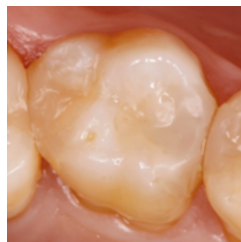

Medium translucency of all shades

The translucency of the material is between that of dentin and enamel. As a result, one material is sufficient for replacing damaged tooth structure. The shade range comprises two flowable materials in shades A2 and A3 as well six sculptable materials: A1, A2, A3, A3.5, B2 and C3.

Posterior tooth restoration

using shade A3 of the Te-Econom line of products

Initial situation, defective occlusal-distal-palatal restoration in tooth 16

Stained tooth 16 after preparation

Final situation at two-week recall